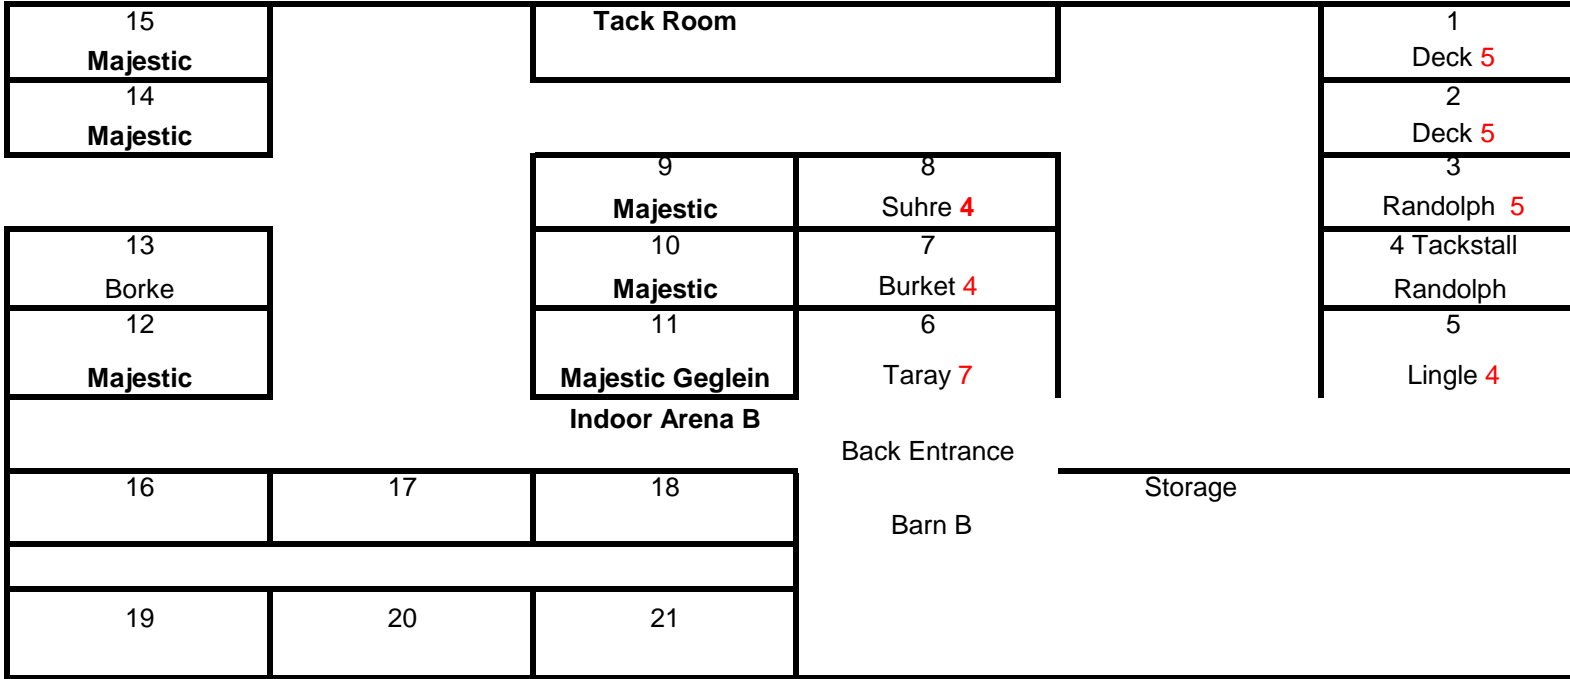

**Majestic Farm
Stabling Chart
BARN B**

**Majestic Farm
Stabling Chart
Barn C**

1	Watson		30	Stallion
				Koford 9
2	Tackstall Shields		29	Tackstall
				Koford
3	Shields 9		28	Koford 6
4	Knollman		27	Koford 4
5	Stallion Knollman		26	Koford 6
6	Tackstall Knollman		25	Koford 6
7	Stallion 6 Knollman		24	Koford 6
Competitors Hospitality/Restrooms				
BARN C				
			22	Kroll
8	Mardell 6		21	Kroll
9	Kang 5		20	Lee 6
10	Berkhofer		19	Shivers
11	Berkhofer		18	Warneke 7
12	Lipuma 5		17	5 McCool
13	Tackstall Lipuma		16	Tack stall Fair
14	Stallion Dietrich 5		15	Fair

**Majestic Farm
Stable Chart
Barn D**

67		68
65		66
63		64
61		62
59		60
57		58
55		56
53		54
51		52
49		50
47		48
45		46
43		44
41		42
39	Closed	Closed
37	Closed	Closed
35	Stallion Bingham	Closed

Walk Way